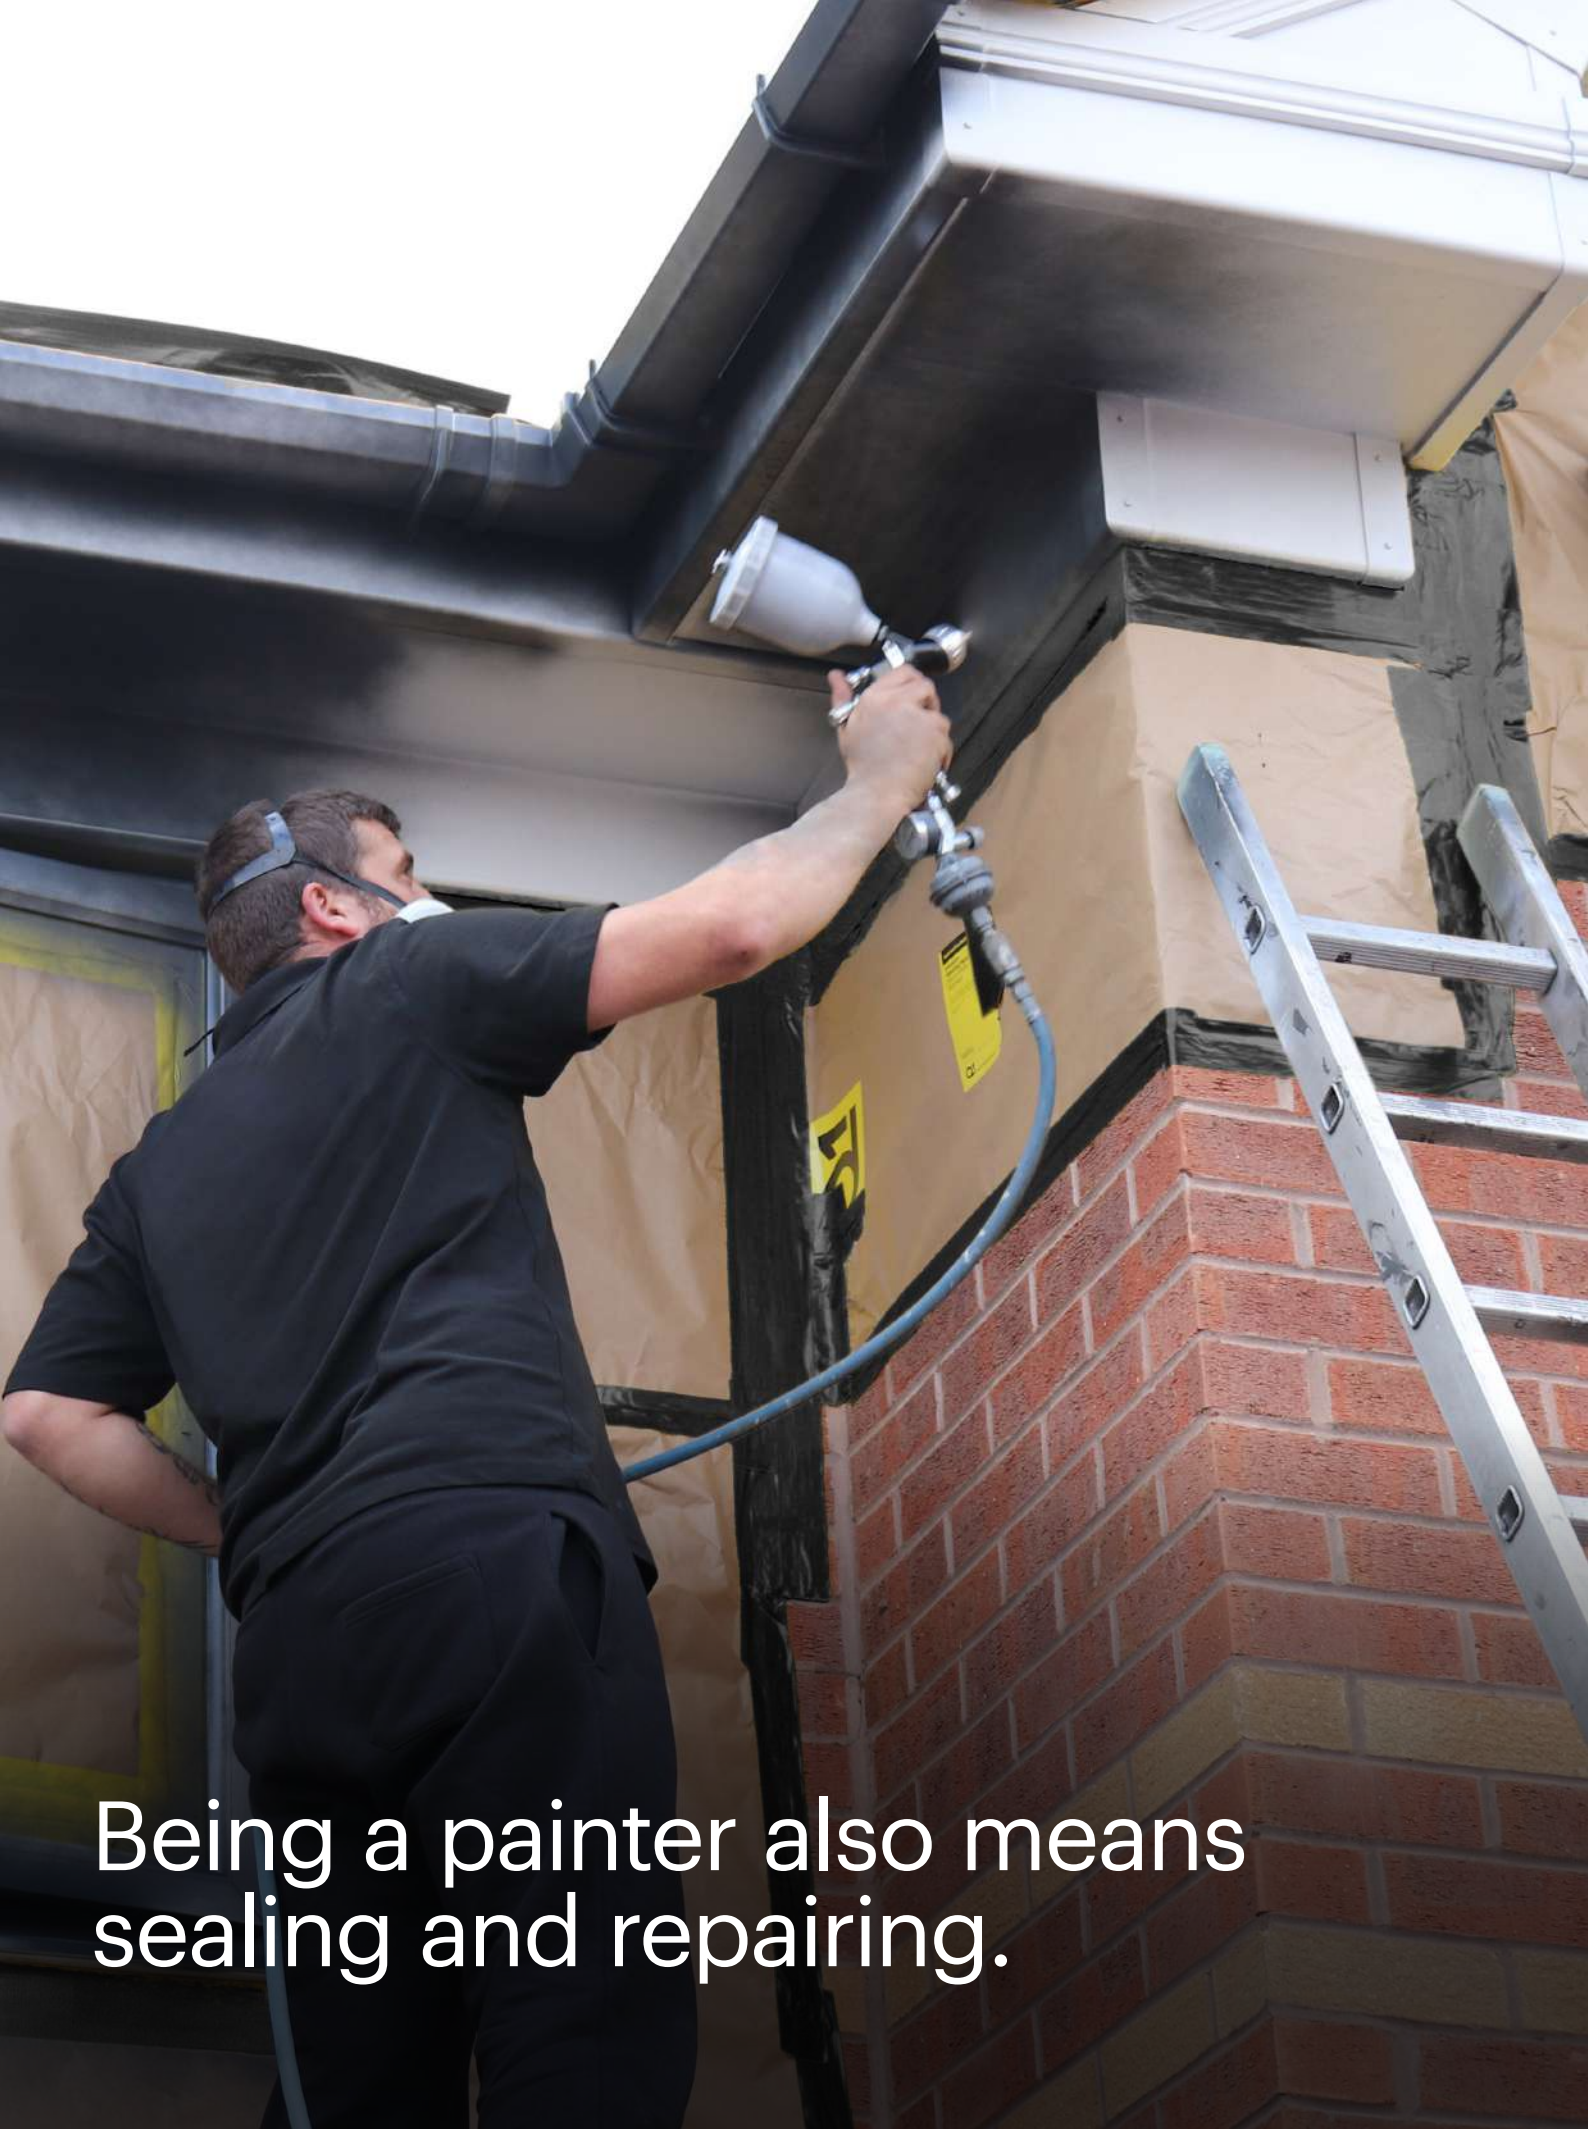

Being a painter also means sealing and repairing.