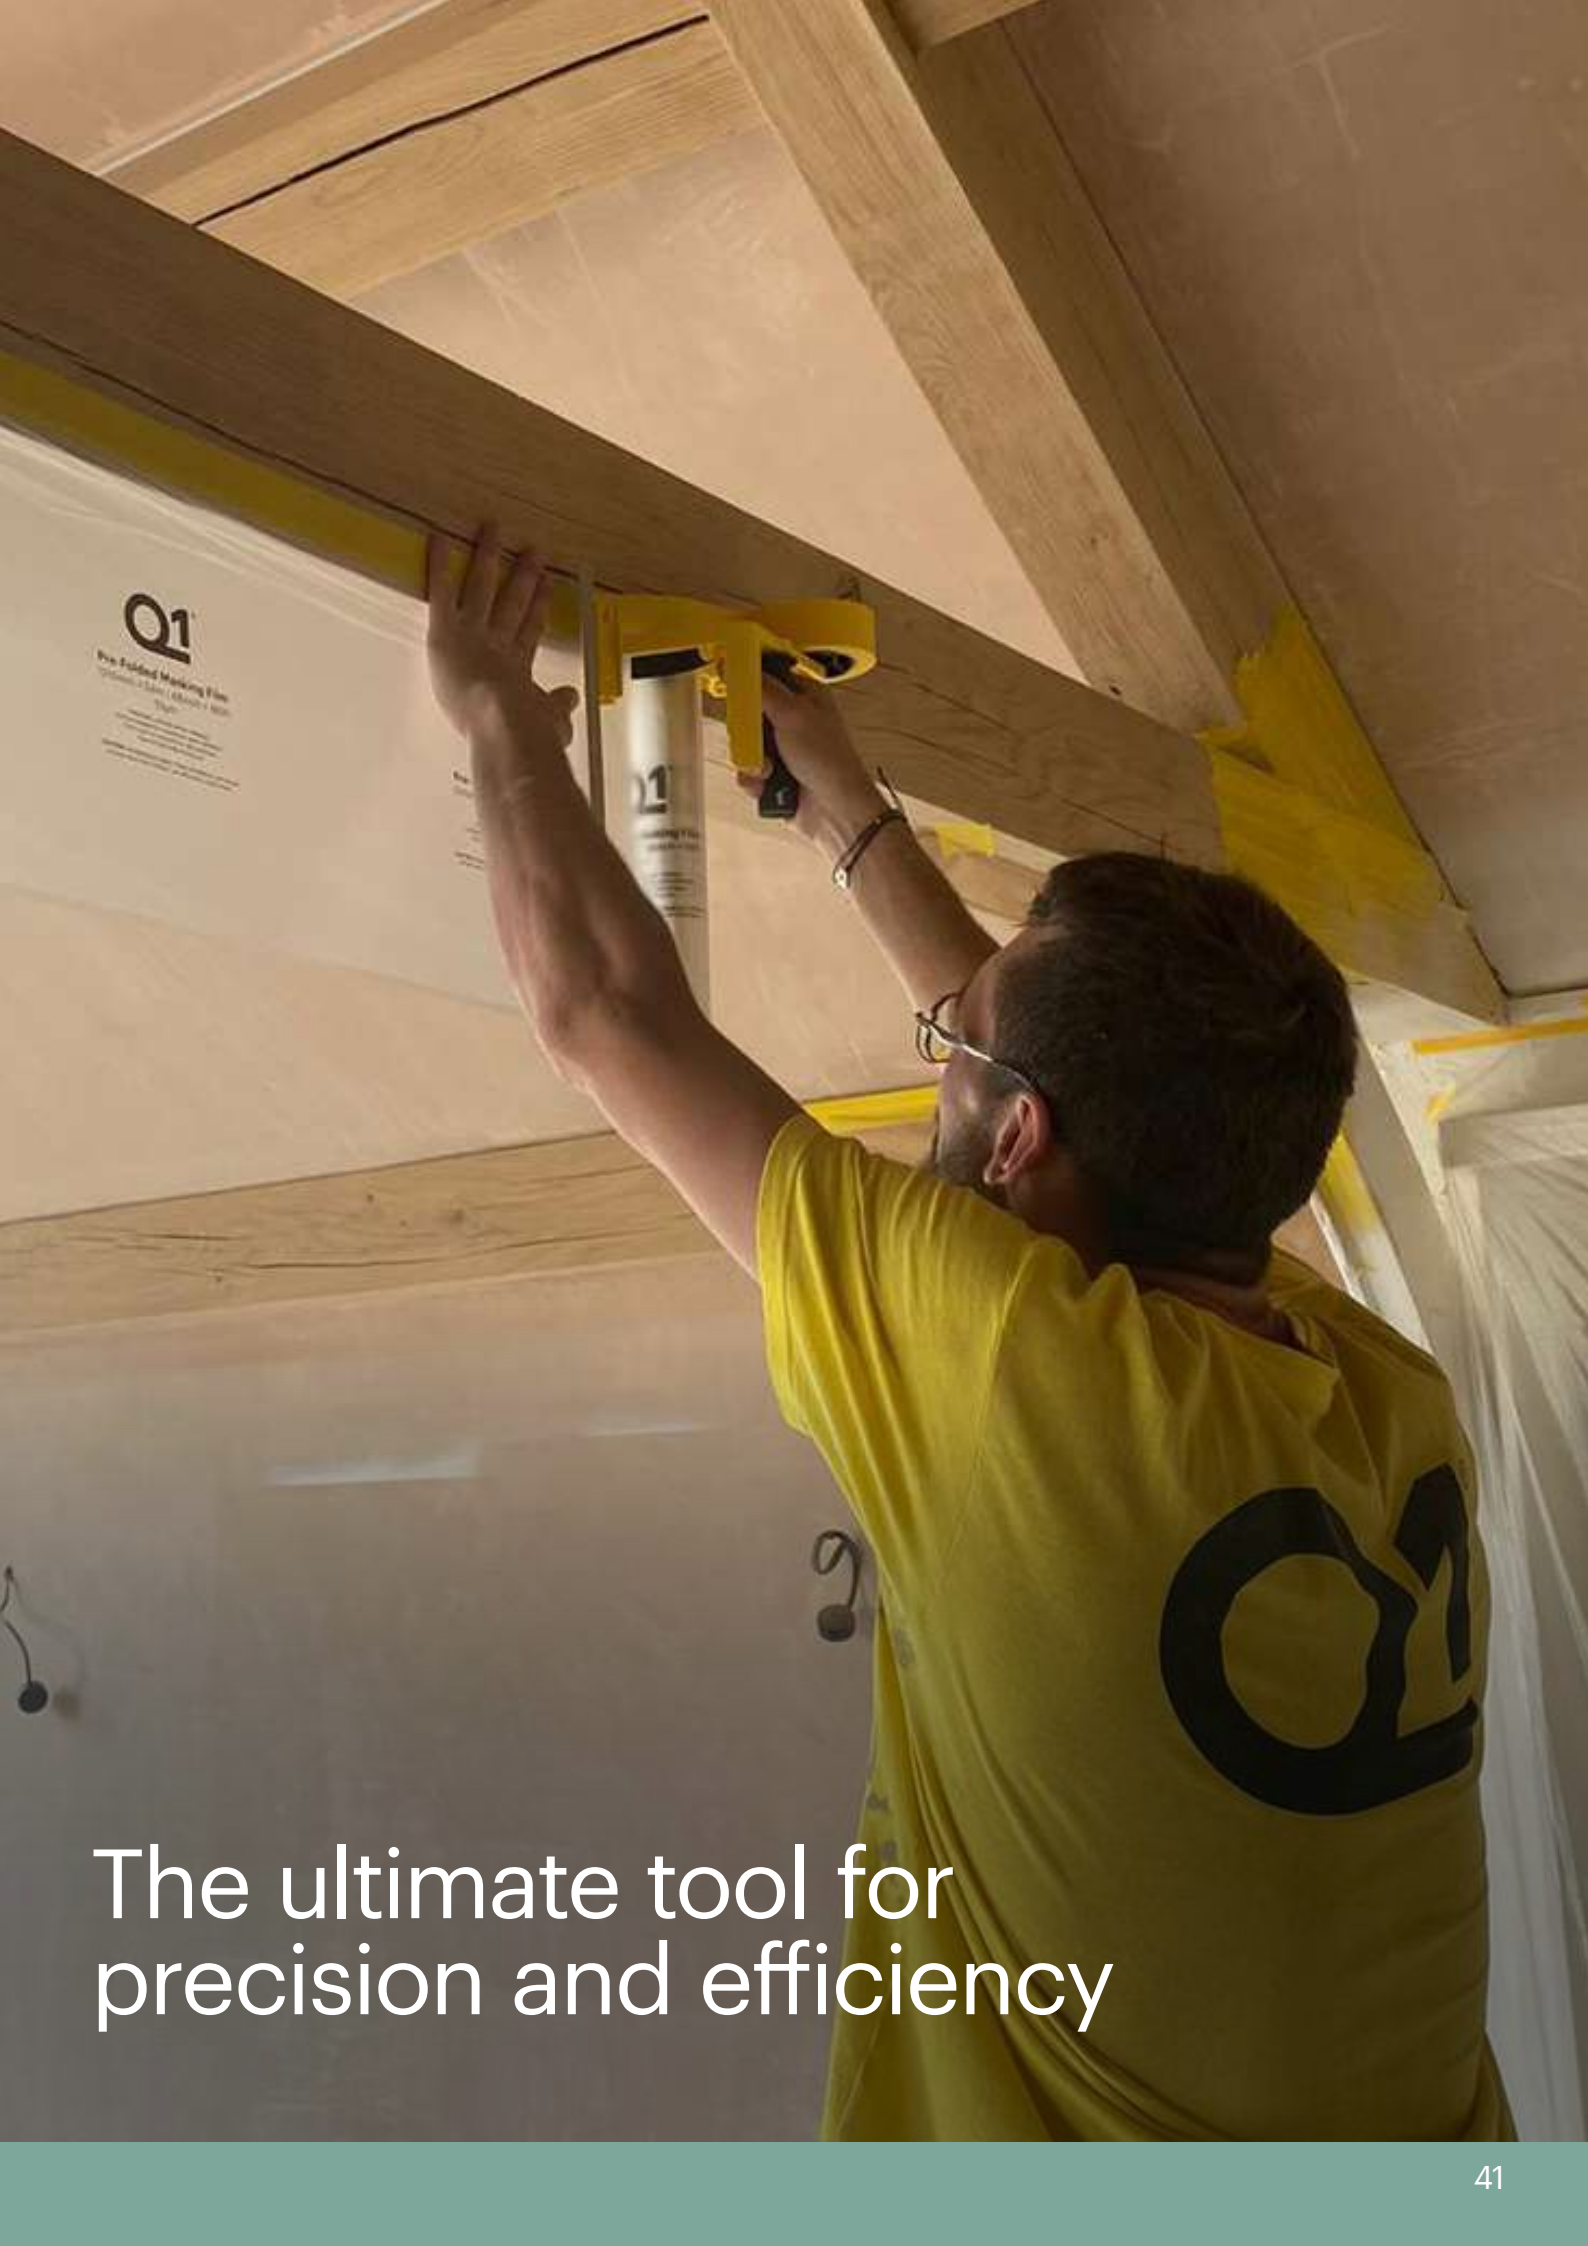

The ultimate tool for
precision and efficiency