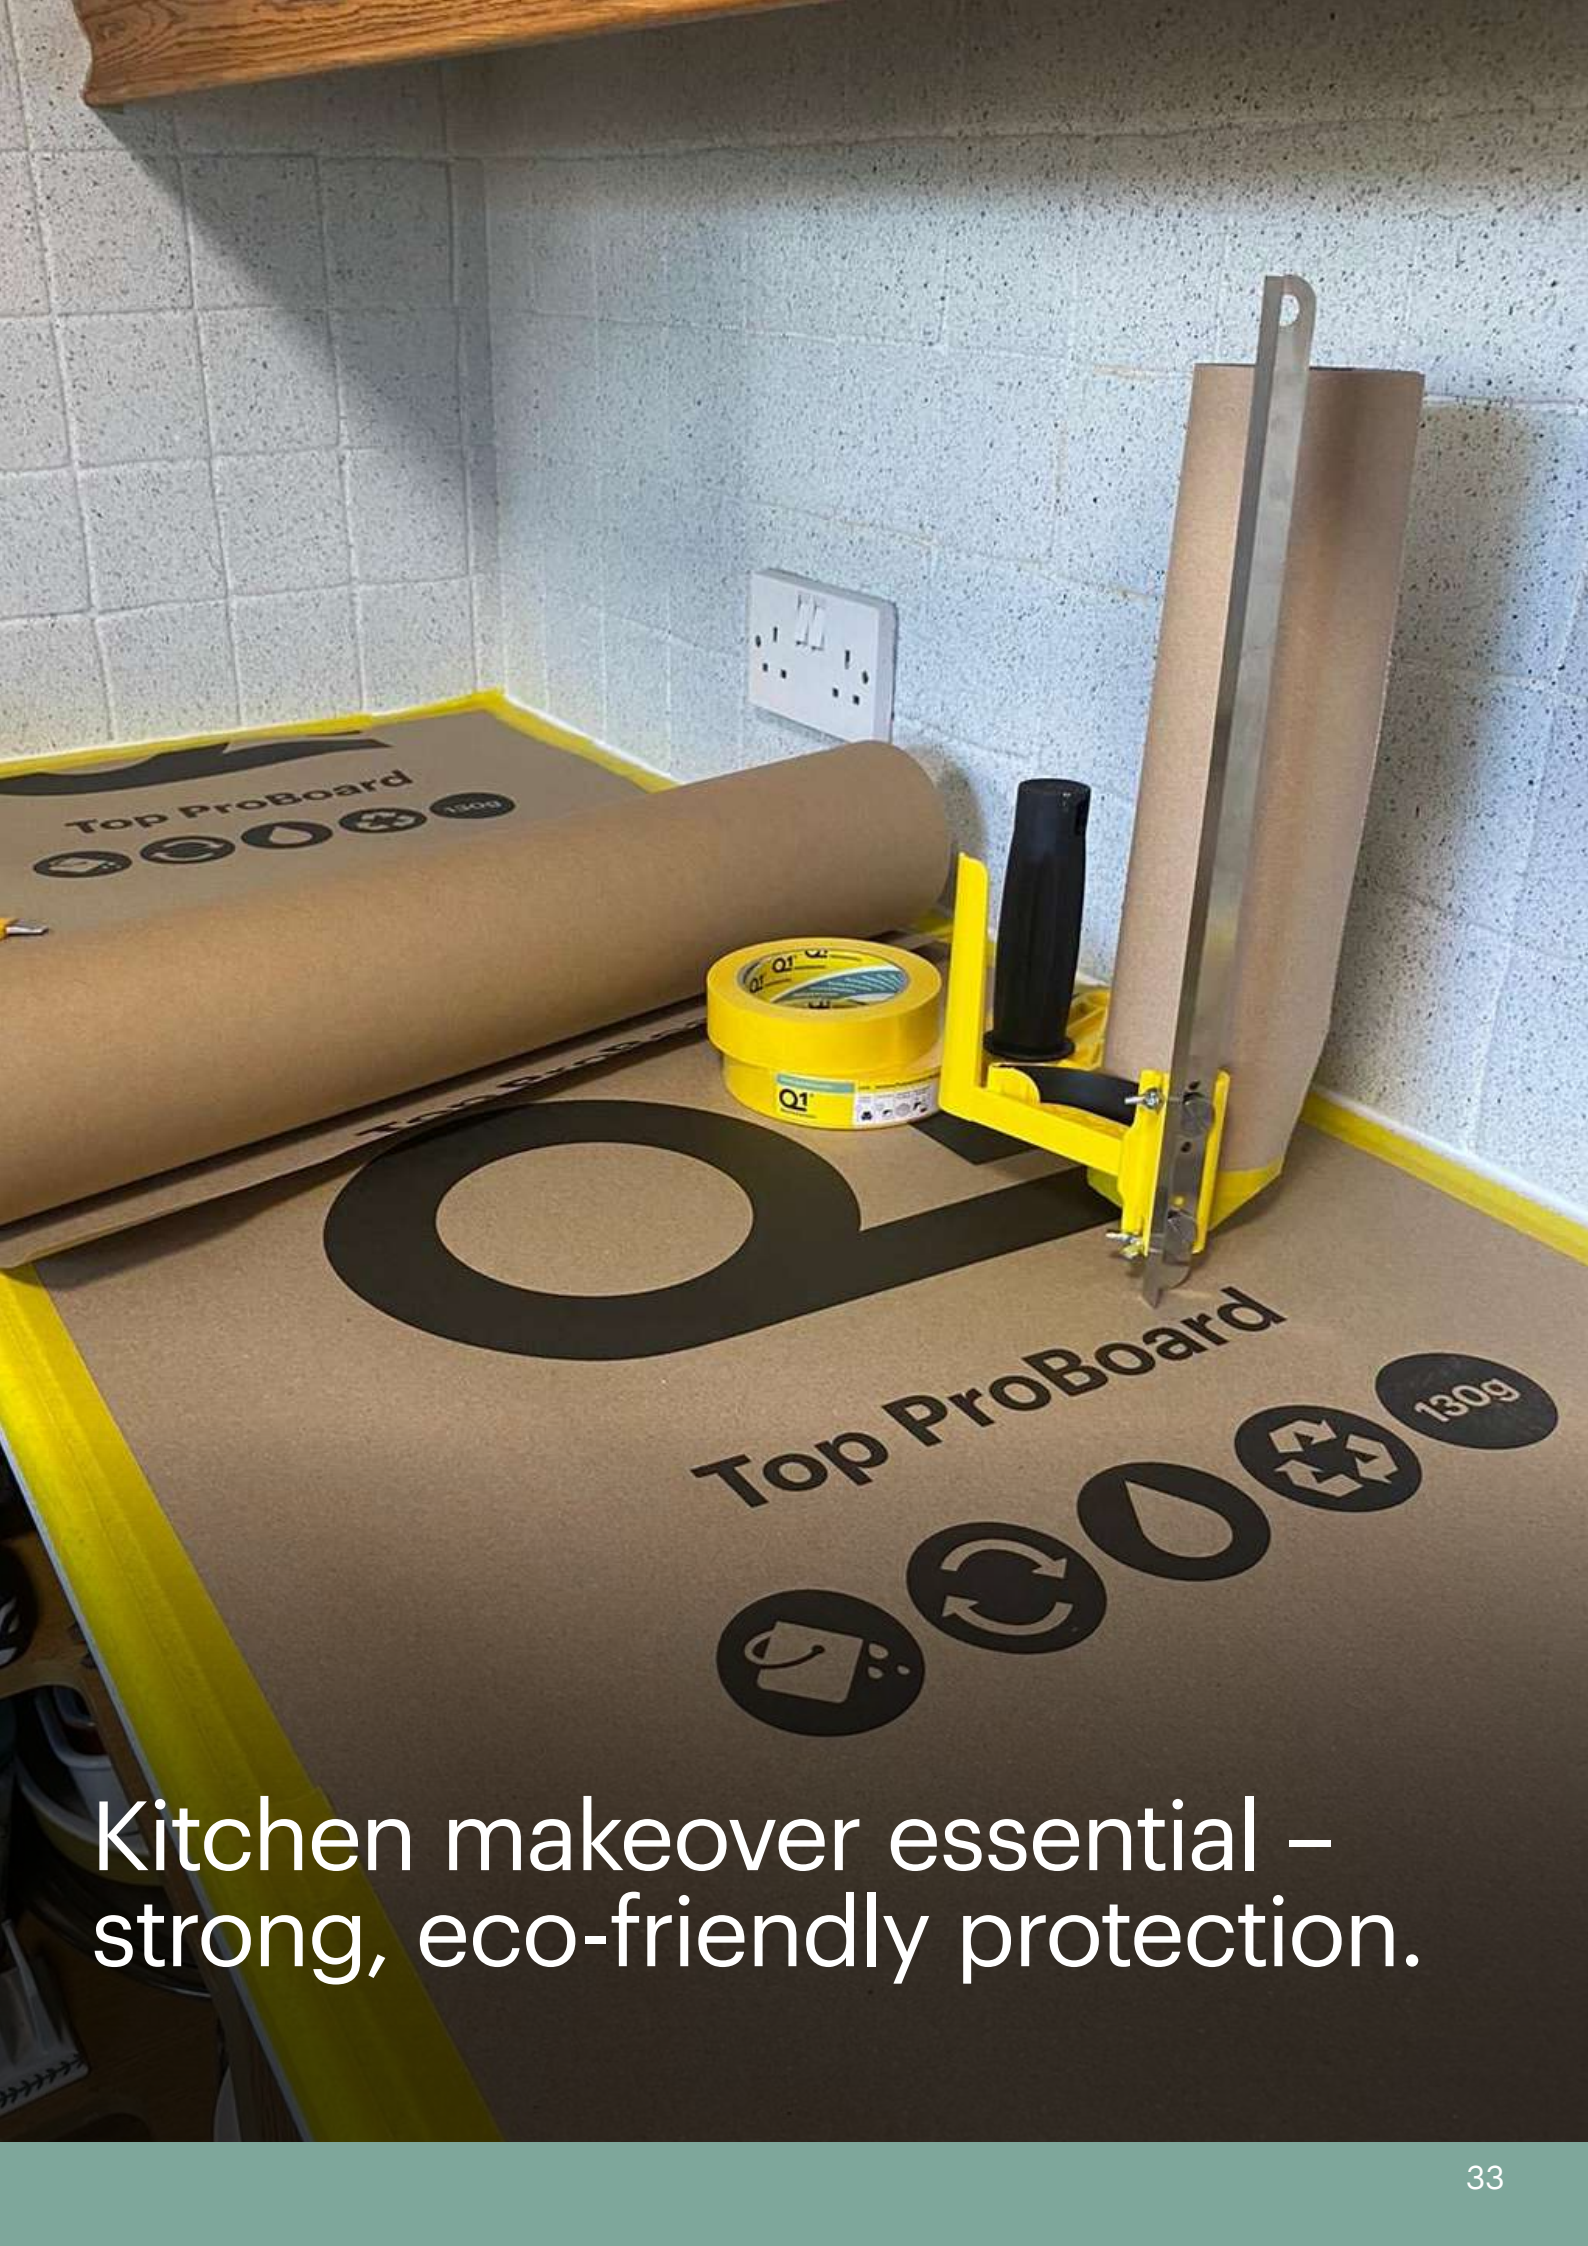

Kitchen makeover essential – strong, eco-friendly protection.